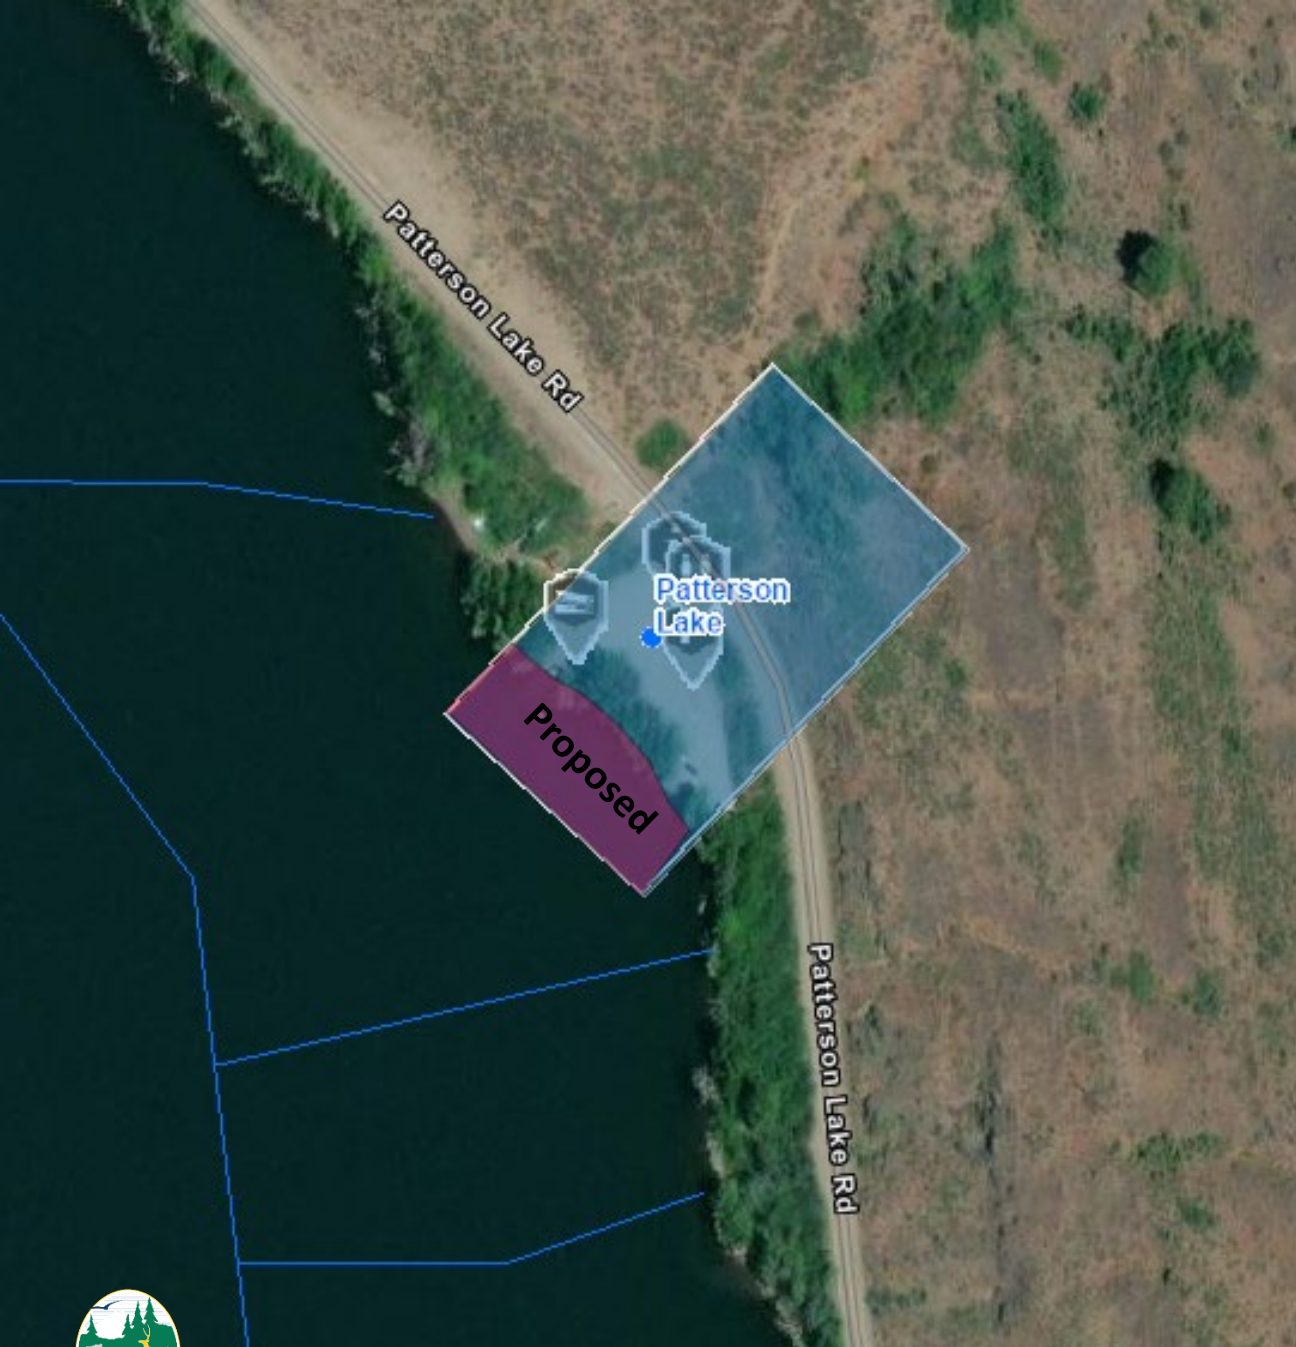

Patterson Lake Easement, Okanogan County

Proposed

Major Public Lands	
	Federal - Forest Service Wilderness
	Federal - Forest Service
	Federal - National Park Service
	Federal - Other
	State - DNR
	State - Other
	Municipal
	Tribal

Patterson Lake Easement, Okanogan County

- This proposed project will add an easement of less than one acre adjacent to the currently managed Patterson Lake Water Access Area in Okanogan County.

Patterson Lake Easement, Okanogan County

- This proposed project would add a perpetual easement on land adjacent to the existing Patterson Lake Water Access area for public access.
- Recreational opportunities include fishing, boating, kayaking, swimming and wildlife viewing.